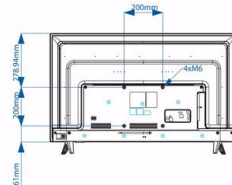

Dimensions

- Set dimensions (W x H x D): 970 x 562,5 x 78/82 mm
- Set dimensions with stand (W x H x D): 970 x 626 x 194 mm
- Product weight: 7.2 kg
- Product weight (+stand): 7.3 kg
- VESA wall mount compatible: 200 x 200 mm, M6