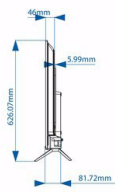

Dimensions

- Set dimensions (W x H x D): 970 x 562,5 x 78/82 mm
- Set dimensions with stand (W x H x D): 970 x 626 x 194 mm
- Product weight: 7.2 kg
- Product weight (+stand): 7.3 kg
- VESA wall mount compatible: 200 x 200 mm, M6