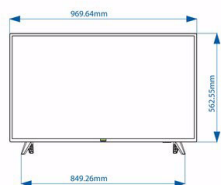

Specifications

Picture/Display

- Display: LED Full HD, D-LED
- Diagonal screen size: 43 inch / 110 cm
- Panel resolution: 1920x1080p
- Brightness: 250 cd/m²
- Viewing angle: 178° (H) / 178° (V)

Audio

- Sound output Power: 16 (2x8) W
- Speakers: 2.0, Down Firing
- Bathroom speaker out: 1.5W Mono 8Ohm
- Sound Features: DTS-HD, Dolby Atmos Compatible, Dolby MS12D, AVL, Incredible surround

Dimensions

- Set dimensions (W x H x D): 970 x 562,5 x 78/82 mm
- Set dimensions with stand (W x H x D): 970 x 626 x 194 mm
- Product weight: 7.2 kg
- Product weight (+stand): 7.3 kg
- VESA wall mount compatible: 200 x 200 mm, M6