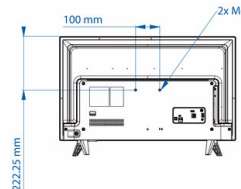

Dimensions

- Set dimensions (W x H x D): 732 x 432 x 77 mm
- Set dimensions with stand (W x H x D): 732 x 494 x 179 mm
- Product weight: 4,5 kg
- Product weight (+stand): 4,6 kg
- VESA wall mount compatible: 2xM6 (100mm)