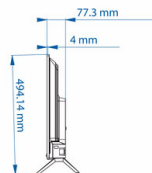

Dimensions

- Set dimensions (W x H x D): 732 x 432 x 77 mm
- Set dimensions with stand (W x H x D): 732 x 494 x 179 mm
- Product weight: 4,5 kg
- Product weight (+stand): 4,6 kg
- VESA wall mount compatible: 2xM6 (100mm)