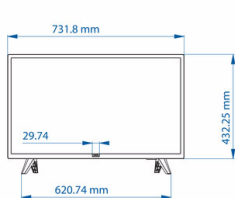

Specifications

Picture/Display

- Display: D-LED, LED HD TV
- Diagonal screen size: 32 inch / 80 cm
- Panel resolution: 1366 x 768p
- Brightness: 250 cd/m²
- Viewing angle: 178° (H) / 178° (V)

Audio

- Sound output Power: 16 (2x8) W
- Speakers: 2.0, Down Firing
- Bathroom speaker out: 1.5W Mono 8Ohm
- Sound Features: DTS-HD, Dolby Atmos Compatible, Dolby MS12D, AVL, Incredible surround

Dimensions

- Set dimensions (W x H x D): 732 x 432 x 77 mm
- Set dimensions with stand (W x H x D): 732 x 494 x 179 mm
- Product weight: 4,5 kg
- Product weight (+stand): 4,6 kg
- VESA wall mount compatible: 2xM6 (100mm)